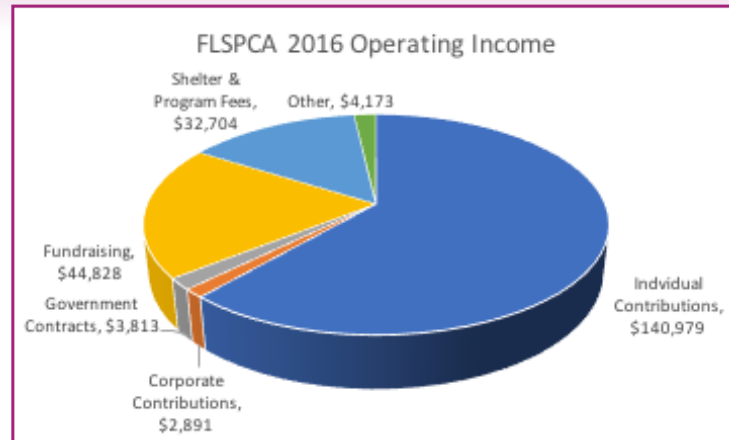

What accounts for our shortfall? There are several factors. For the past three years we have absorbed a mandatory minimum wage increase (something that will continue over the next few years). We are also paying insurance, utilities and maintenance on a building (the current shelter) that we hope soon to leave behind. The new shelter may be empty, but a certain temperature, lighting and insurance must be maintained to protect our investment. Moreover, in recent years, we have been called upon and have provided sheltering care, outreach and program assistance for an ever increasing number of animals who were victims of animal cruelty, at risk for cruelty or who simply needed care and had nowhere else to turn. Note from the following chart how much of our operating budget is funded by individuals such as yourself!

Katie's Fund received $8,688 in contributions last year, and $5,701 was used for animals requiring specialized treatment. The remainder was added to the fund, which at year's end stood at $6,794.

The Capital Fund received $356,704 in contributions last year. There were expenses of $60,226. At year's end the fund contained $357,184. 2016 expenses included a final payment on work previously done, continued payment of the River's Edge mortgage, and the final paving of the new shelter entrance and parking.

*Dreaming of a
Forever Home!*

*Felines Dreaming of a Forever Home
from the Spring Cat Rescue of 64!*