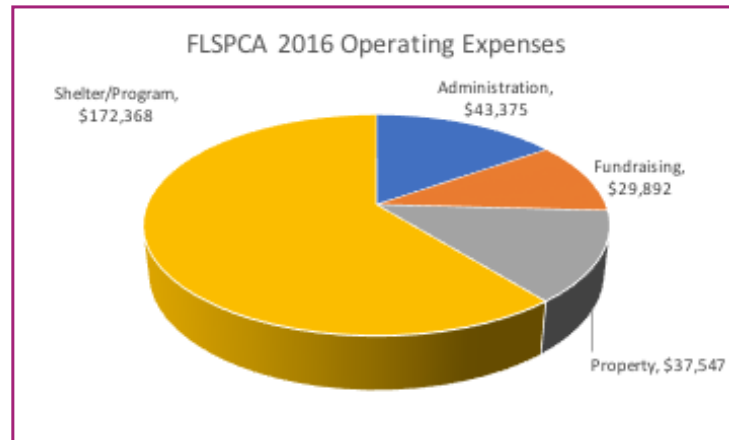

What accounts for our shortfall? There are several factors. For the past three years we have absorbed a mandatory minimum wage increase (something that will continue over the next few years). We are also paying insurance, utilities and maintenance on a building (the current shelter) that we hope soon to leave behind. The new shelter may be empty, but a certain temperature, lighting and insurance must be maintained to protect our investment. Moreover, in recent years, we have been called upon and have provided sheltering care, outreach and program assistance for an ever increasing number of animals who were victims of animal cruelty, at risk for cruelty or who simply needed care and had nowhere else to turn. Note from the following chart how much of our operating budget is funded by individuals such as yourself!

Katie's Fund received $8,688 in contributions last year, and $5,701 was used for animals requiring specialized treatment. The remainder was added to the fund, which at year's end stood at $6,794.

The Capital Fund received $356,704 in contributions last year. There were expenses of $60,226. At year's end the fund contained $357,184. 2016 expenses included a final payment on work previously done, continued payment of the River's Edge mortgage, and the final paving of the new shelter entrance and parking.

*Dreaming of a
Forever Home!*

*Felines Dreaming of a Forever Home
from the Spring Cat Rescue of 64!*