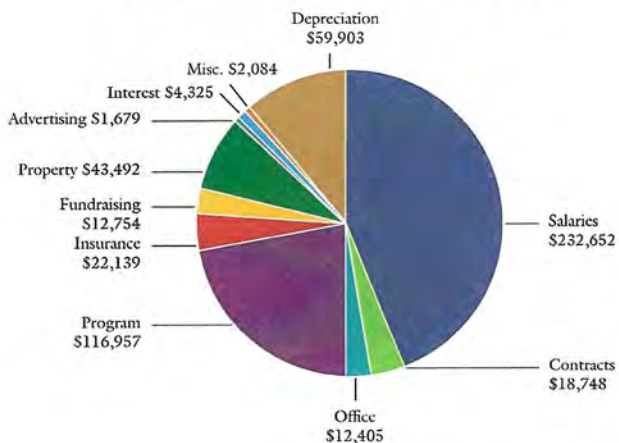

2023 FLSPCA EXPENSES

We Depend on You!

Our 2023 Income and Expenses have undergone their Review by an independent CPA and the results are in these two graphs. On the expense side, salaries are our largest expense. The Review found that 90% of these salaries are used for program, i.e., care of our animals. On the income side, once again it is clear that we depend on you. Donations (88% of them from individuals) are the vast majority of our income. Thank you for making our work possible! We are always happy to answer any questions you have about our income and expenses. Just give us a call or email. We're happy to report that again in 2023 we have a gold level endorsement from Candid (aka Guidestar).