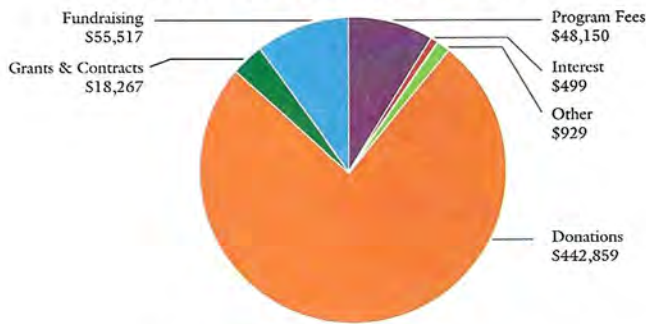

2023 FLSPCA INCOME